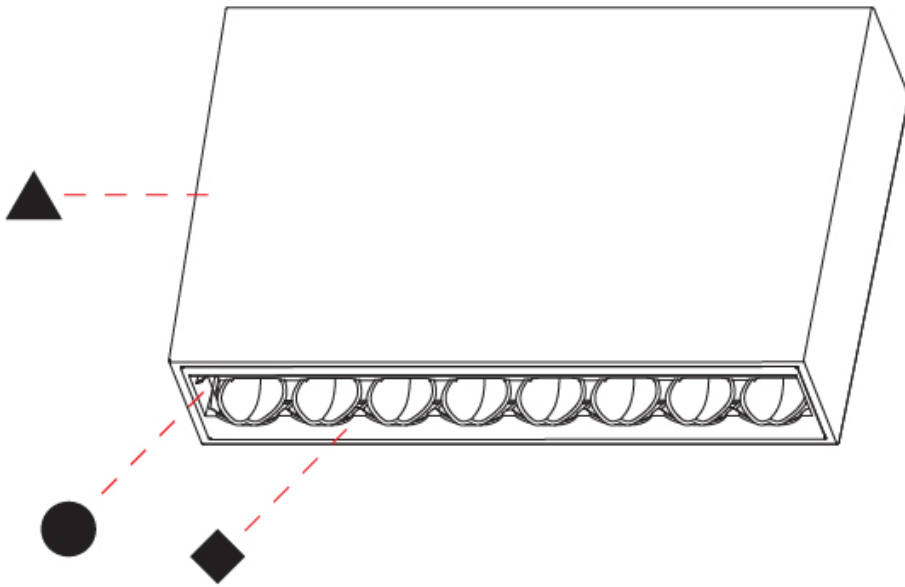

OPTICAL

Adjustability: Fixed

RATINGS AND CERTIFICATIONS

Certified By: Certified for North American Standards
 IP rating: IP20

MAGIQ HOLLOW WALLWASH SURFACE

A3D188-

PROJECT	_____
TYPE	_____
SPECIFIER	_____
QUANTITY	_____
DATE	_____