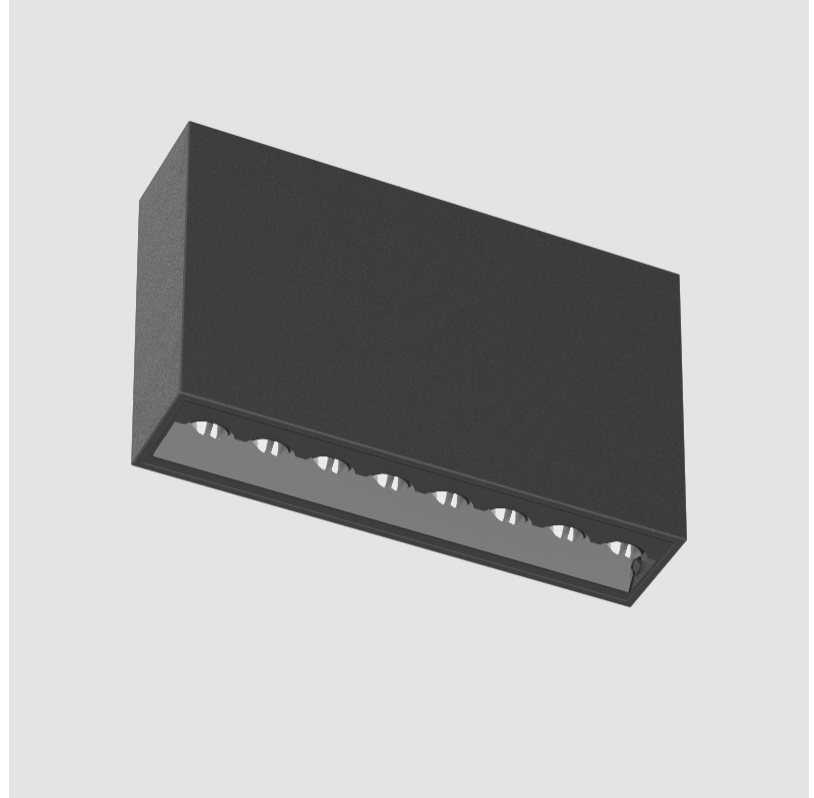

GENERAL

Series: Magiq Hollow Wallwash
Subseries: Magiq Hollow Wallwash
Brand: Prolight
Division: Architectural
Mounting Type: Surface
Mounting Location: Ceiling
Subcategory: Wallwash

PHYSICAL

Shape: Rectangle
Length (mm): 174
Length (in): 6 ⁷/₈
Width (mm): 42
Width (in): 1 ⁵/₈
Height (mm): 109
Height (in): 4 ⁵/₁₆
Light Distribution: Direct
Fixture Finish: SSR / BKV / CWI / CRY / HAB / UFT / ITA / RUA / FTG / MYG / LOD / PUS / FRO / FUP / KIA / POP / BLS / SPG / MEY / GOH / GUM / CHC / COM / ABZ / JAG / OBR / MOS / ROR
Holder Finish: WHI / BLK
Fixture Material: Aluminum Die Cast

ELECTRICAL

Lamp Type: LED (Zhaga Standard)
Input Wattage (W): 19
Total Output Wattage (W): 17.3
Dimming: Tri-Mode (Non-Dimming and Phase Dimming (120Vac only) and 0-10V Dimming)
Driver Included: Yes
Driver Location: Integrated
Driver Type: Constant Current - Universal
Driver Class: Class 1
Input Voltage (V): 120 - 277
Constant Current (mA): 700mA

LED

Number of LEDs: 4
Color Temperature (°K): 2700 / 3000 / 3500 / 4000
Max. Delivered Lumen (lm): 1270 / 1270 / 1513 / 1544
Nominal Lumen (lm): 1492 / 1492 / 1778 / 1814
CRI: >90 CRI
Efficiency (%): 80
Lamp Life (hrs): 50000

OPTICAL

Adjustability: Fixed

RATINGS AND CERTIFICATIONS

Certified By: Certified for North American Standards
IP rating: IP20